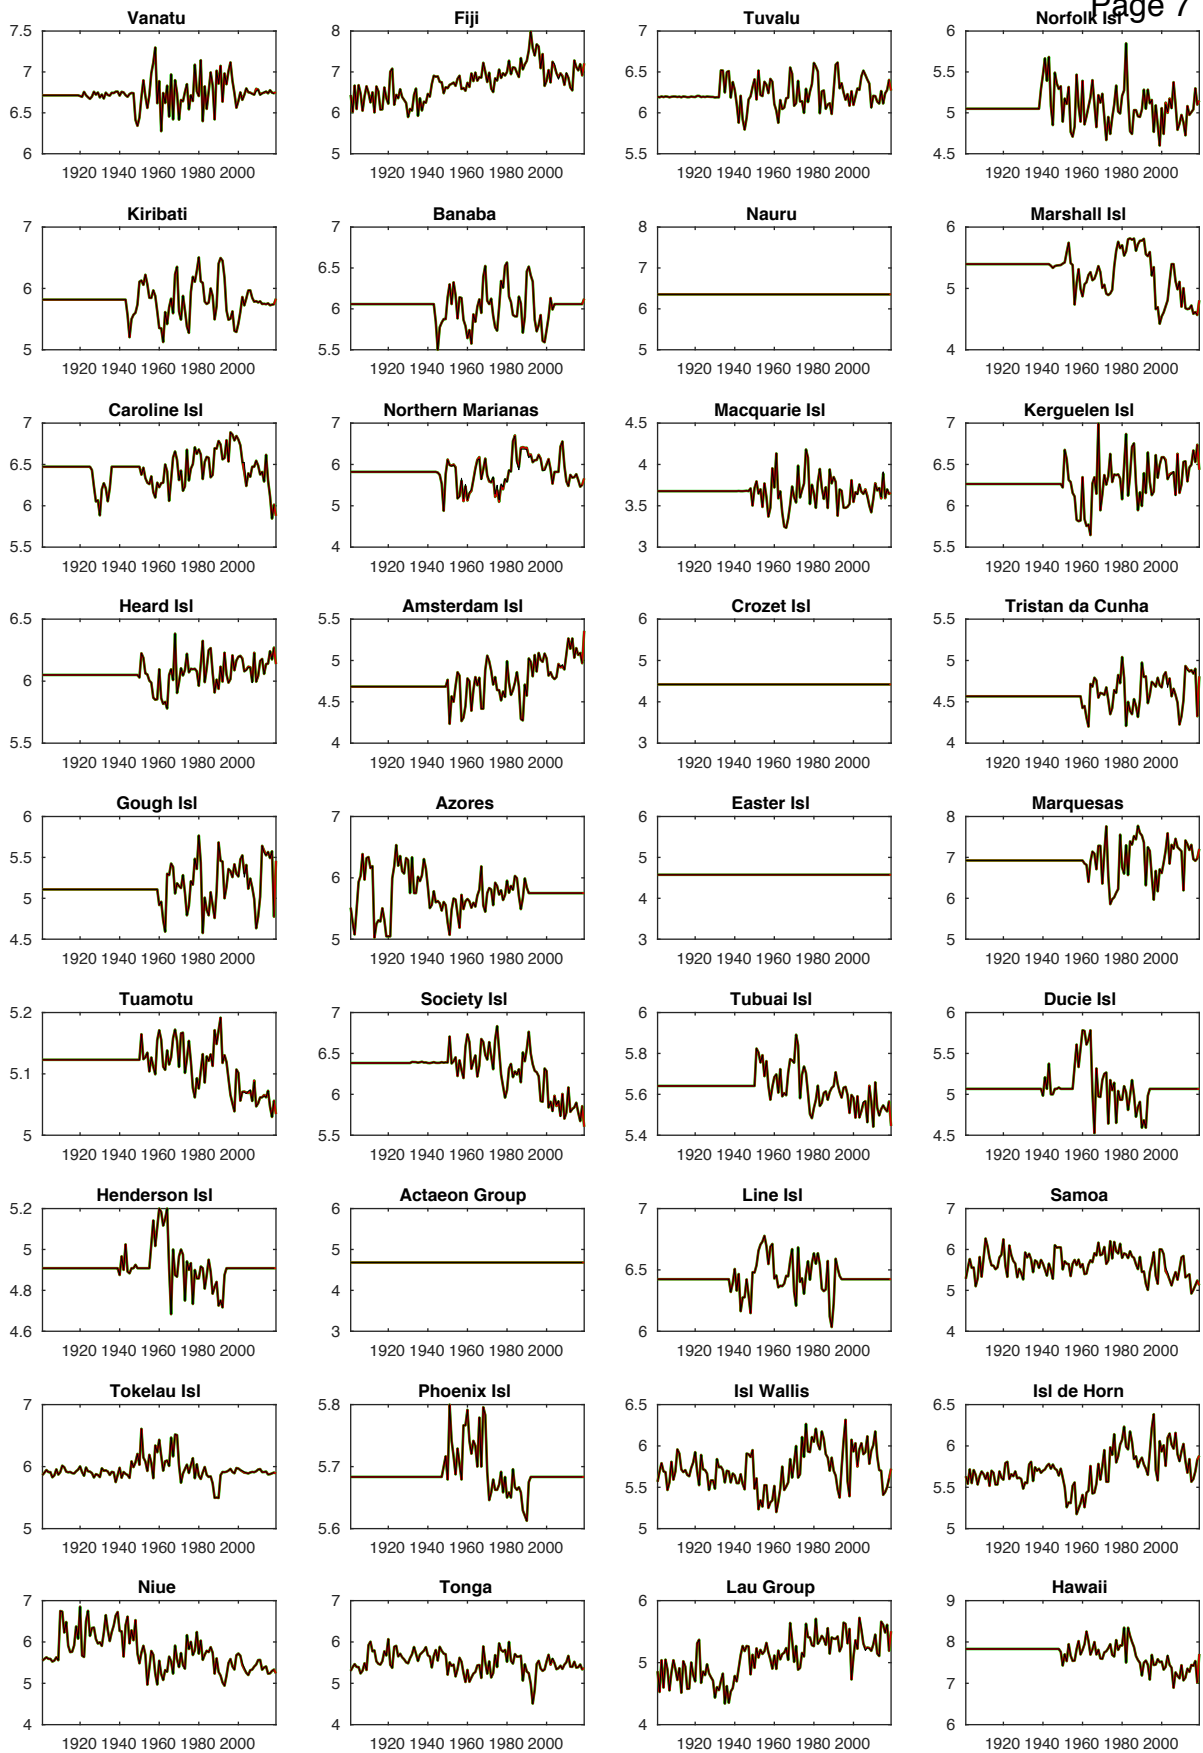

Black: v4.03 as published, id #1905011326

DTR

Red: v4.04 as published, id #2004151855

Green: v4.04.02 VAPSYN priority fix, MCDW lon -9999 fix id #2006042340

Page 7

Produced by crutscountryplot3alist on 06-Jun-2020 at 12:54:35

cruts4.03.vs.cruts4.04.vs.cruts4.04.02: DTR: cru_ts4.03.1901.2018.dtr.dat vs cru_ts4.04.1901.2019.dtr.dat vs cru_ts4.04.02.1901.2019.dtr.dat

Notes: dtr not normalised; dtr not normalised; dtr not normalised; Page 7