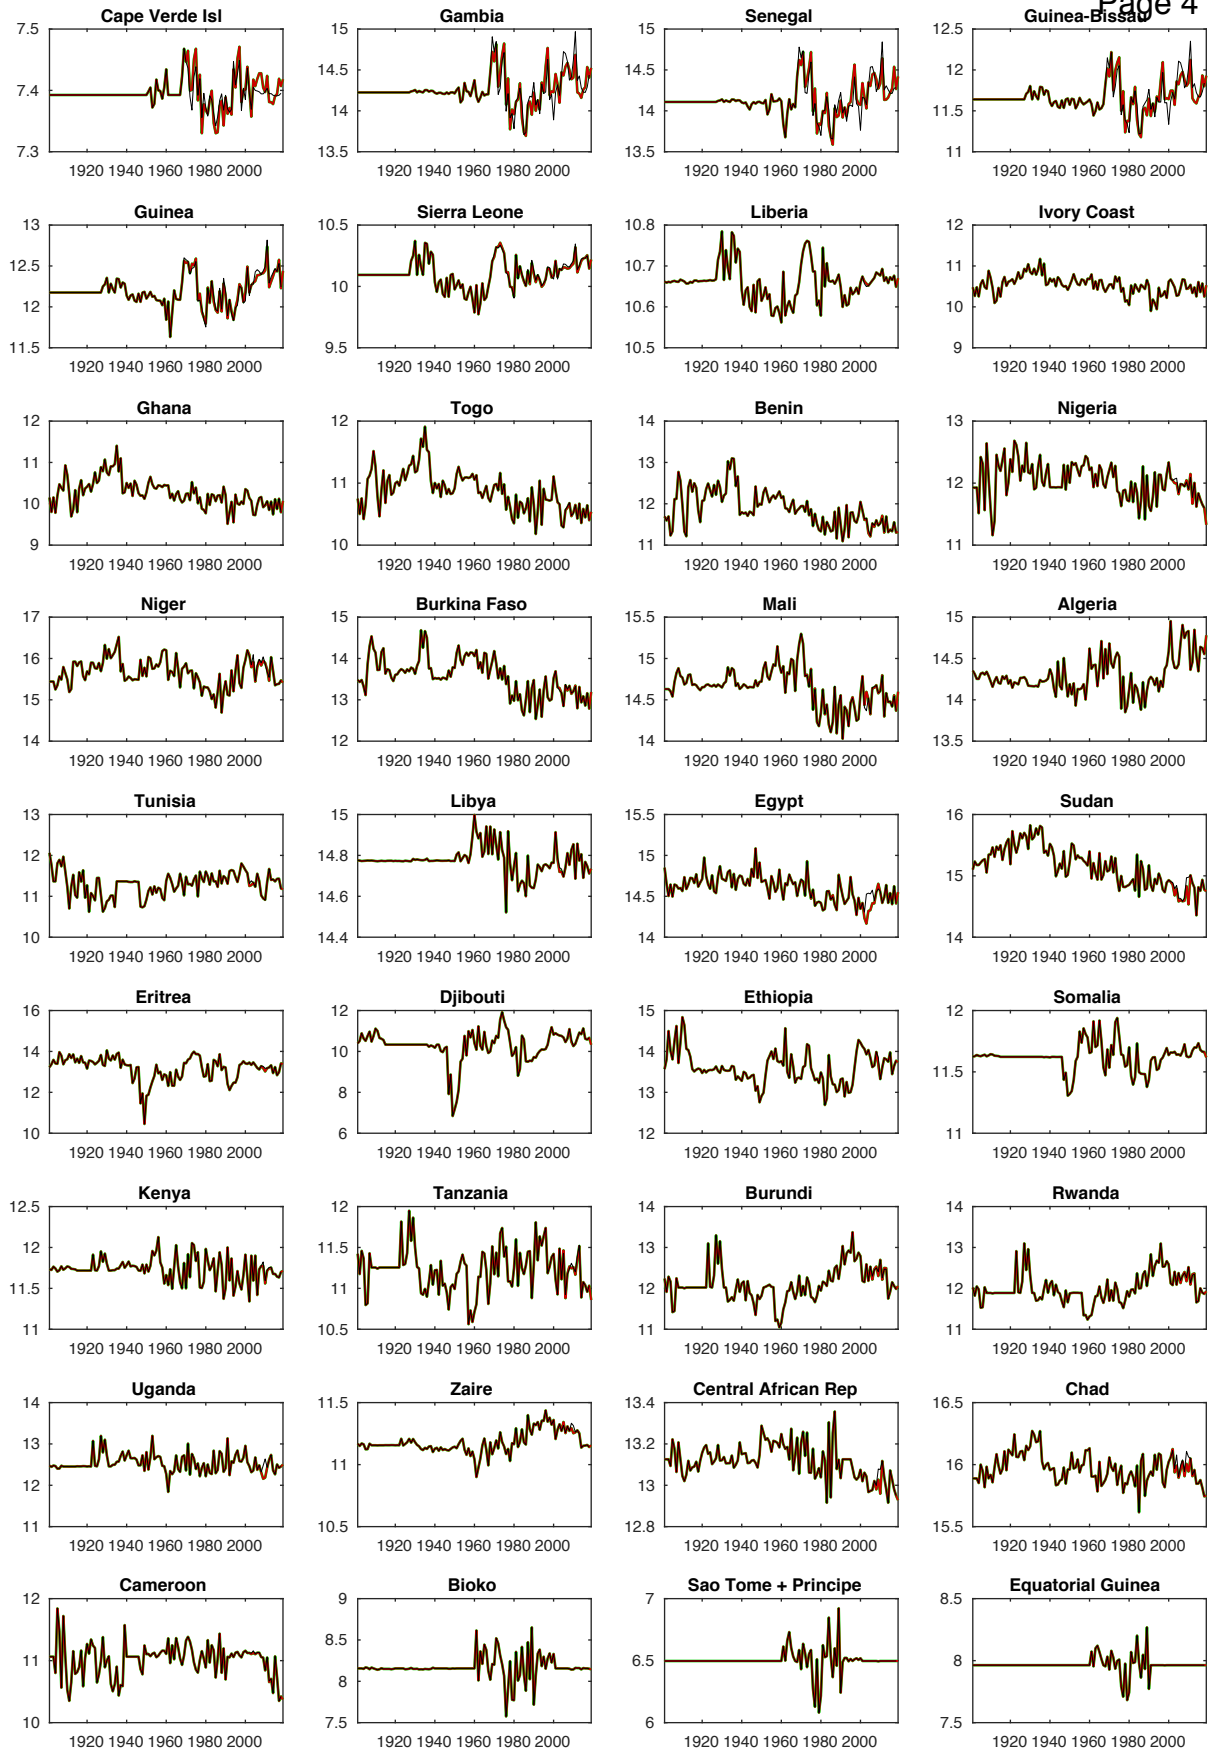

Black: v4.03 as published, id #1905011326

DTR

Red: v4.04 as published, id #2004151855

Green: v4.04.02 VAPSYN priority fix, MCDW lon -9999 fix id #2006042340

Page 4

Produced by crutscountryplot3alist on 06-Jun-2020 at 12:54:30

cruts4.03.vs.cruts4.04.vs.cruts4.04.02: DTR: cru_ts4.03.1901.2018.dtr.dat vs cru_ts4.04.1901.2019.dtr.dat vs cru_ts4.04.02.1901.2019.dtr.dat

Notes: dtr not normalised; dtr not normalised; dtr not normalised; Page 4