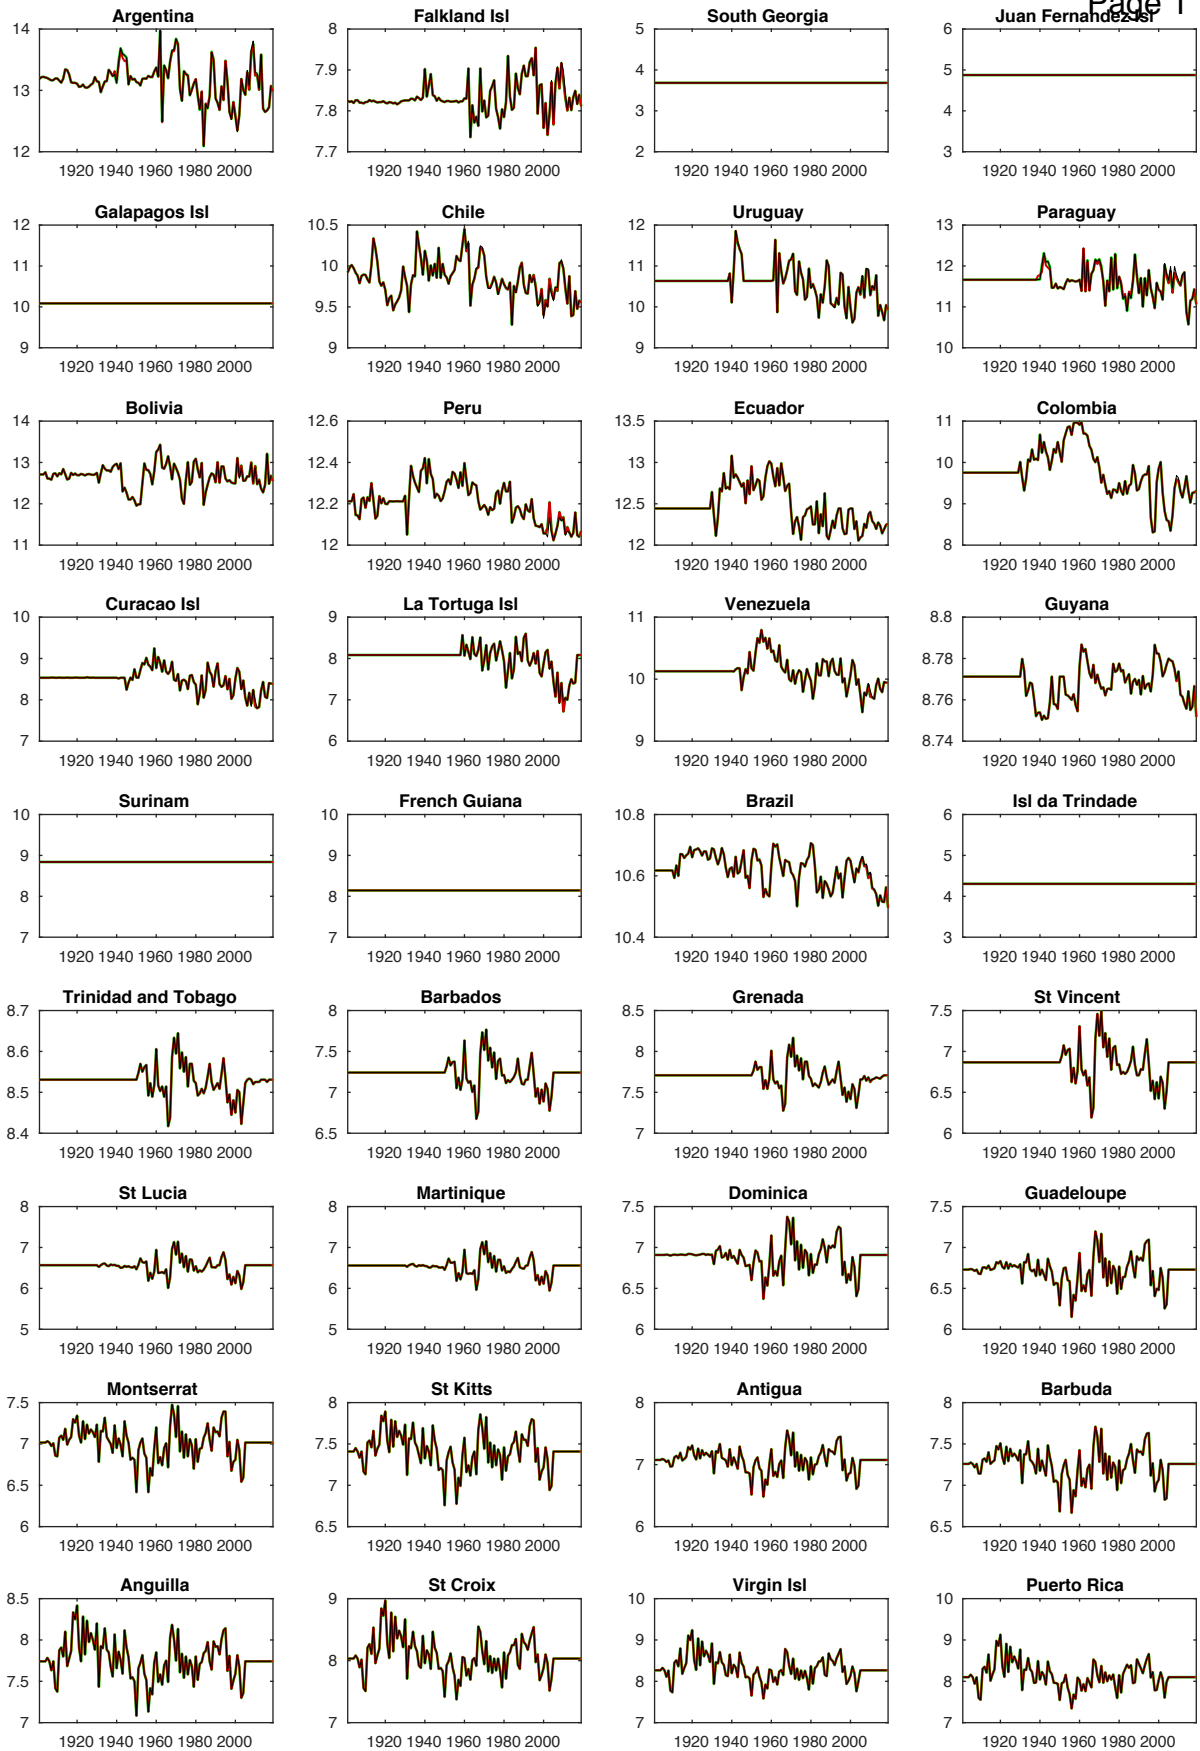

Black: v4.03 as published, id #1905011326

DTR

Red: v4.04 as published, id #2004151855

Green: v4.04.02 VAPSYN priority fix, MCDW lon -9999 fix id #2006042340

Page 1

Produced by crutscountryplot3alist on 06-Jun-2020 at 12:54:24

cruts4.03.vs.cruts4.04.vs.cruts4.04.02: DTR: cru\_ts4.03.1901.2018.dtr.dat vs cru\_ts4.04.1901.2019.dtr.dat vs cru\_ts4.04.02.1901.2019.dtr.dat

Notes: dtr not normalised; dtr not normalised; dtr not normalised; Page 1