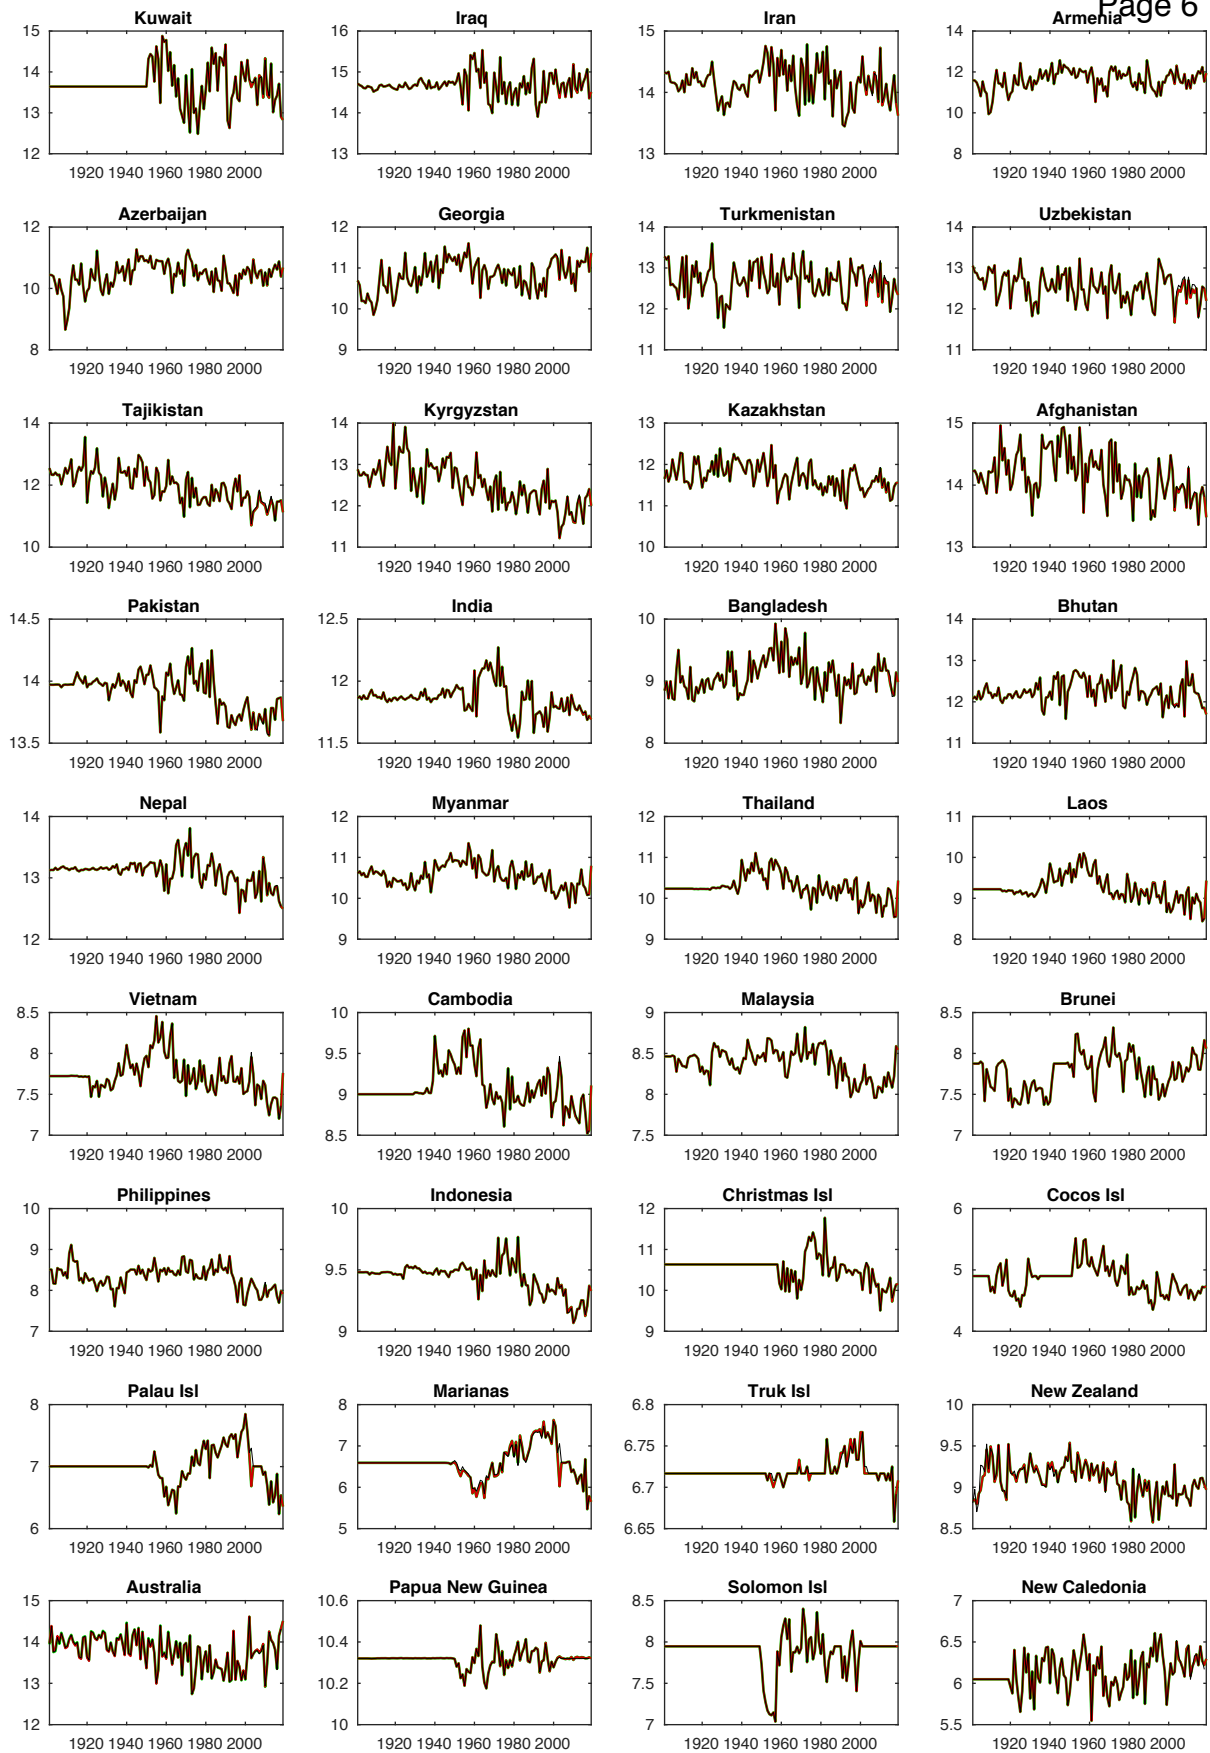

Black: v4.03 as published, id #1905011326

DTR

Red: v4.04 as published, id #2004151855

Green: v4.04.02 VAPSYN priority fix, MCDW lon -9999 fix id #2006042340

Page 6

Produced by crutscountryplot3alist on 06-Jun-2020 at 12:54:33

cruts4.03.vs.cruts4.04.vs.cruts4.04.02: DTR: cru_ts4.03.1901.2018.dtr.dat vs cru_ts4.04.1901.2019.dtr.dat vs cru_ts4.04.02.1901.2019.dtr.dat

Notes: dtr not normalised; dtr not normalised; dtr not normalised; Page 6