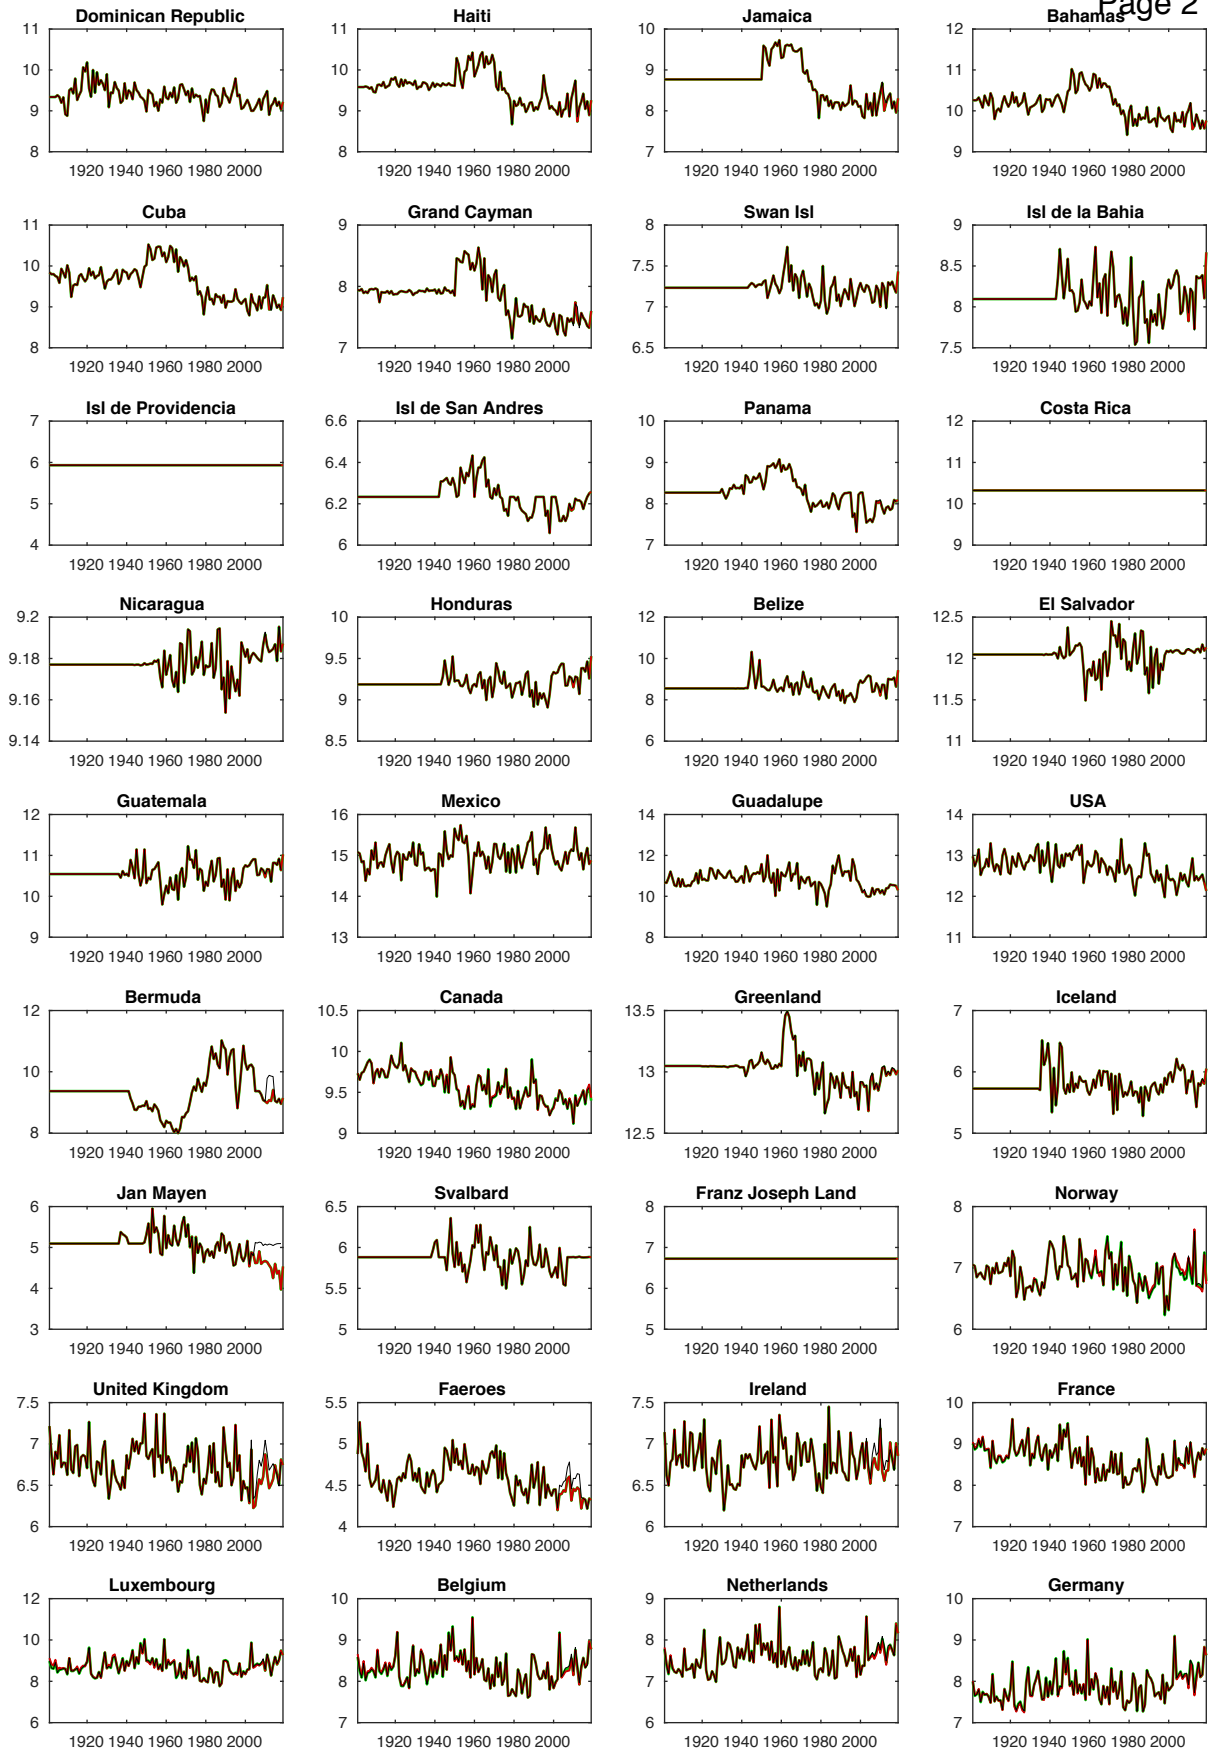

Black: v4.03 as published, id #1905011326

DTR

Red: v4.04 as published, id #2004151855

Green: v4.04.02 VAPSYN priority fix, MCDW lon -9999 fix id #2006042340

Page 1

Produced by crutscountryplot3alist on 06-Jun-2020 at 12:54:24

cruts4.03.vs.cruts4.04.vs.cruts4.04.02: DTR: cru\_ts4.03.1901.2018.dtr.dat vs cru\_ts4.04.1901.2019.dtr.dat vs cru\_ts4.04.02.1901.2019.dtr.dat

Notes: dtr not normalised; dtr not normalised; dtr not normalised; Page 1

Black: v4.03 as published, id #1905011326

DTR

Red: v4.04 as published, id #2004151855

Green: v4.04.02 VAPSYN priority fix, MCDW lon -9999 fix id #2006042340

Page 2

Produced by crutscountryplot3alist on 06-Jun-2020 at 12:54:26

cruts4.03.vs.cruts4.04.vs.cruts4.04.02: DTR: cru\_ts4.03.1901.2018.dtr.dat vs cru\_ts4.04.1901.2019.dtr.dat vs cru\_ts4.04.02.1901.2019.dtr.dat

Notes: dtr not normalised; dtr not normalised; dtr not normalised; Page 2