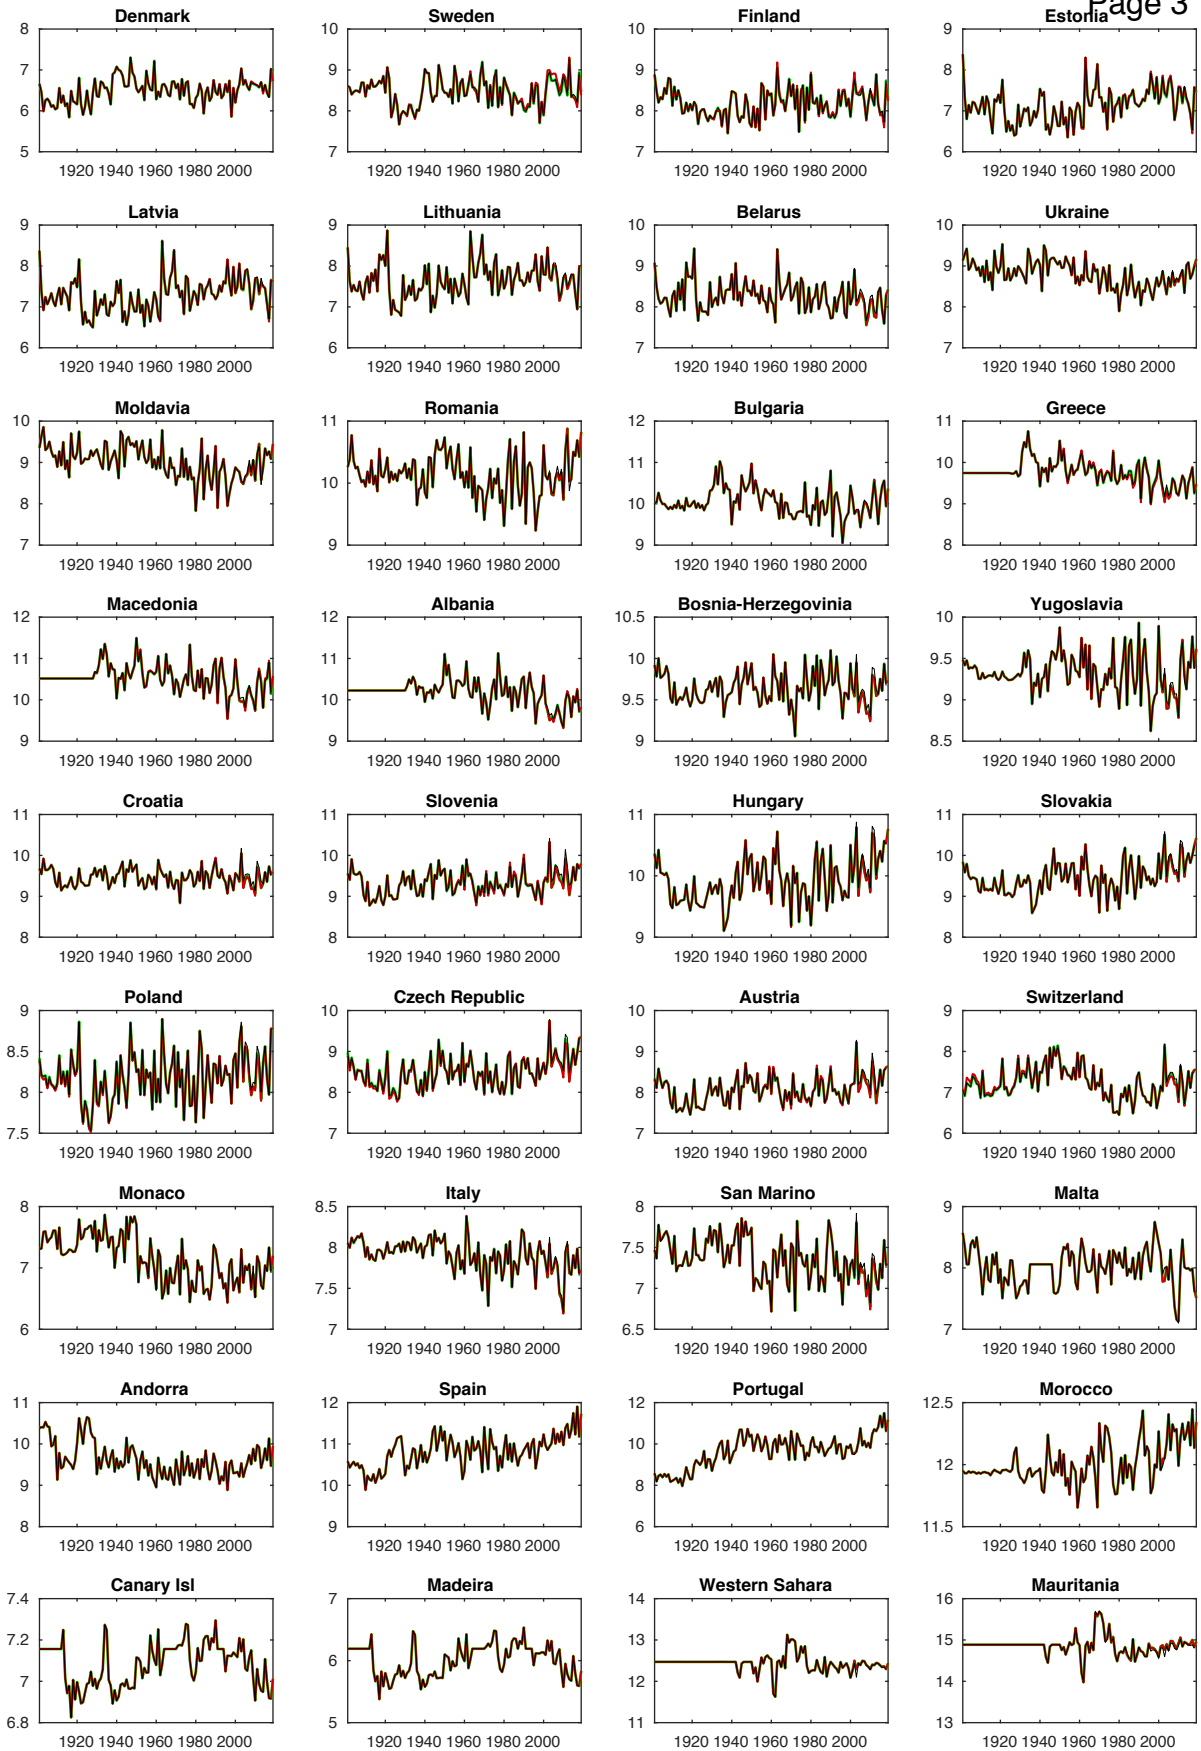

Black: v4.03 as published, id #1905011326

DTR

Red: v4.04 as published, id #2004151855

Green: v4.04.02 VAPSYN priority fix, MCDW lon -9999 fix id #2006042340

Page 2

Produced by crutscountryplot3alist on 06-Jun-2020 at 12:54:26

cruts4.03.vs.cruts4.04.vs.cruts4.04.02: DTR: cru\_ts4.03.1901.2018.dtr.dat vs cru\_ts4.04.1901.2019.dtr.dat vs cru\_ts4.04.02.1901.2019.dtr.dat

Notes: dtr not normalised; dtr not normalised; dtr not normalised; Page 2

Black: v4.03 as published, id #1905011326

DTR

Red: v4.04 as published, id #2004151855

Green: v4.04.02 VAPSYN priority fix, MCDW lon -9999 fix id #2006042340

Black: v4.03 as published, id #1905011326

DTR

Red: v4.04 as published, id #2004151855