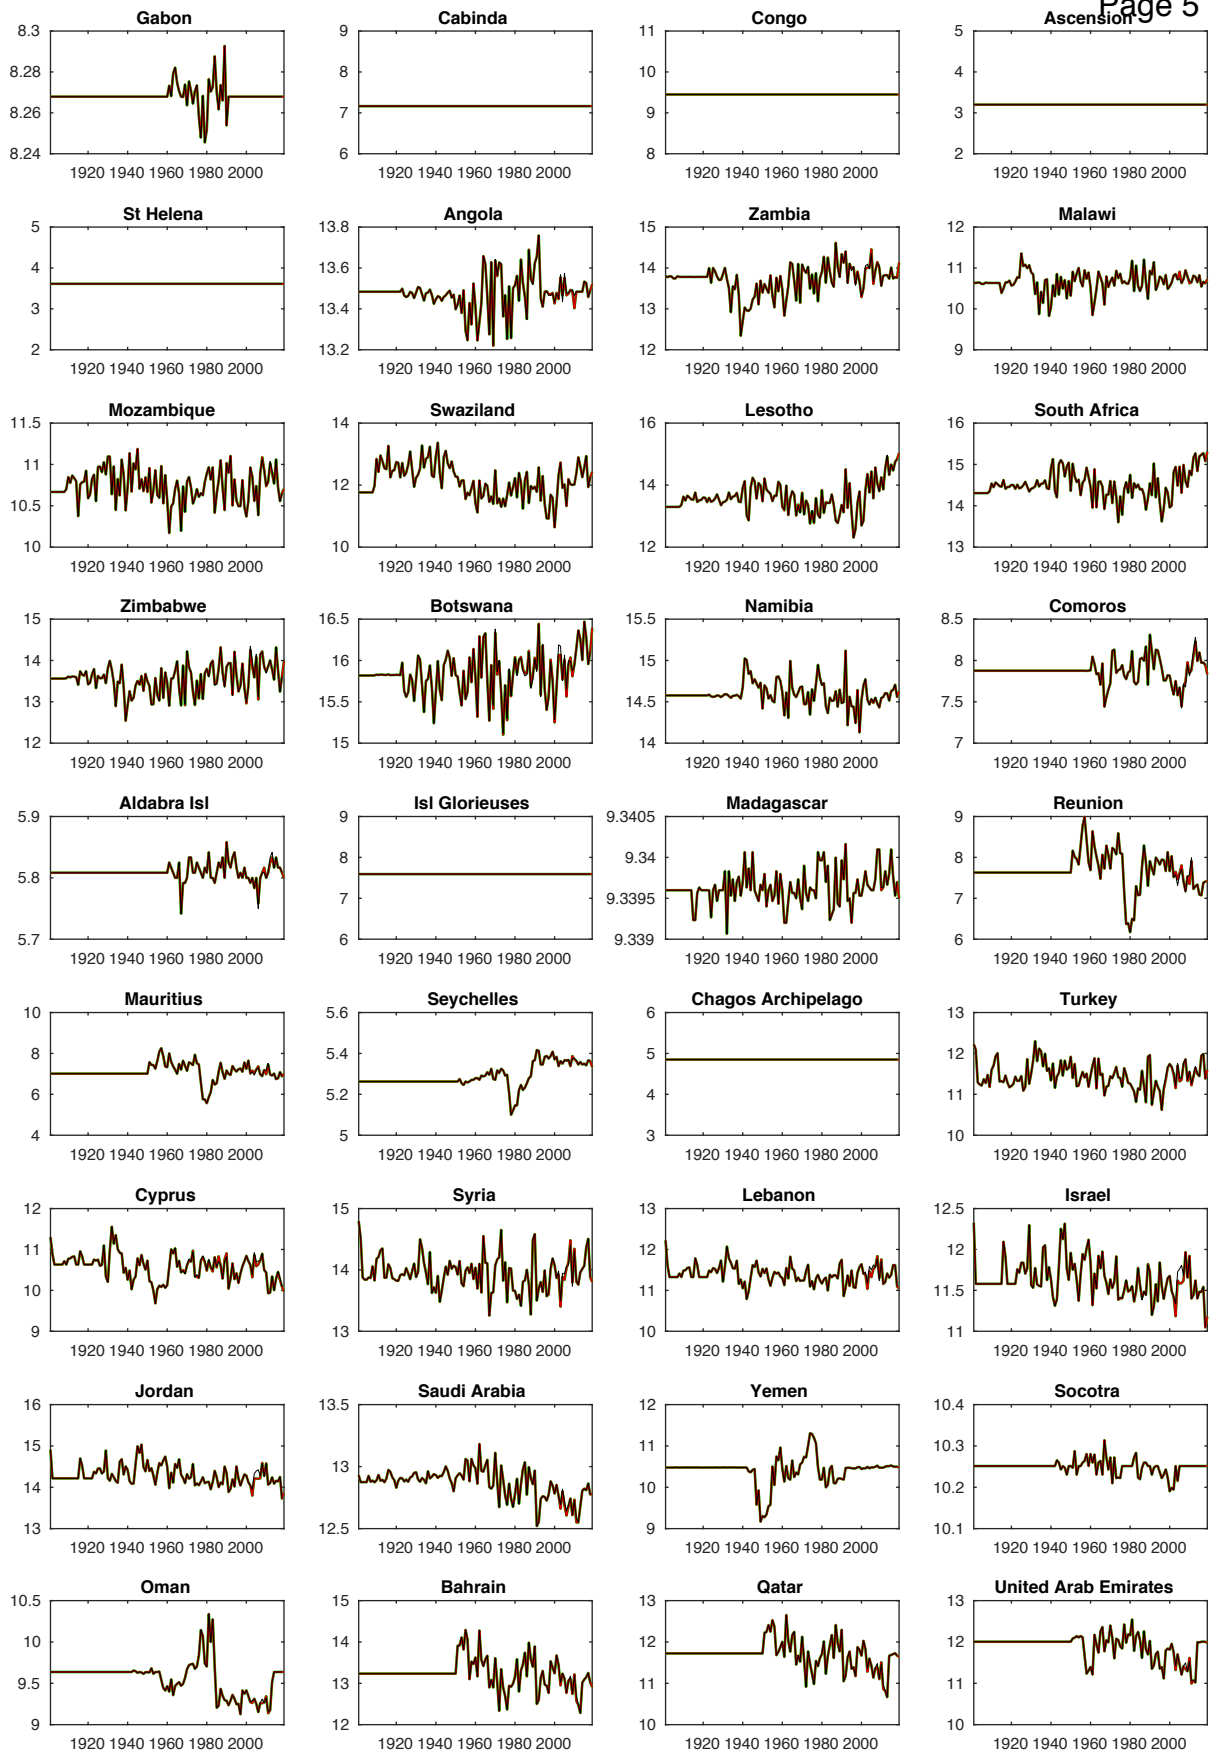

Black: v4.03 as published, id #1905011326

DTR

Red: v4.04 as published, id #2004151855

Green: v4.04.02 VAPSYN priority fix, MCDW lon -9999 fix id #2006042340

Page 5

Produced by crutscountryplot3alist on 06-Jun-2020 at 12:54:31

cruts4.03.vs.cruts4.04.vs.cruts4.04.02: DTR: cru_ts4.03.1901.2018.dtr.dat vs cru_ts4.04.1901.2019.dtr.dat vs cru_ts4.04.02.1901.2019.dtr.dat

Notes: dtr not normalised; dtr not normalised; dtr not normalised; Page 5